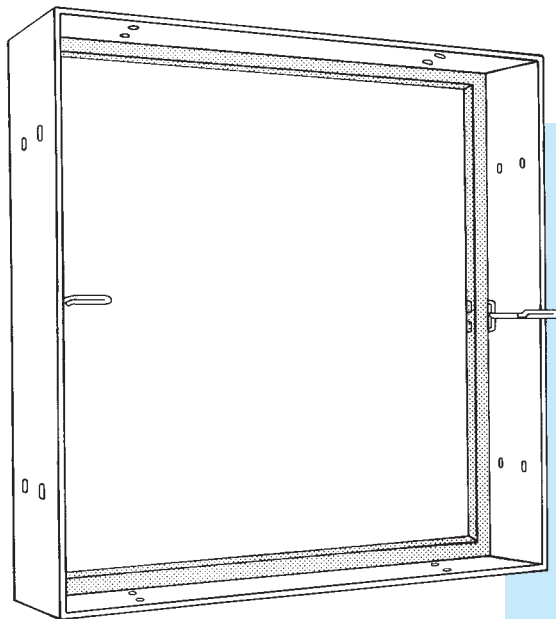

Type AR Filter Holding Frame

Koch Type AR Filter Holding Frame

Type AR Filter Holding Frames are designed for simple and cost-effective construction of filter banks. 16 gauge galvanized steel components insure years of reliable usage and make each Type AR Frame virtually indestructible.

Each frame is equipped with polyurethane gaskets to provide protection against air-bypass. Pre-punched holes on the sides of the frame make filter bank construction easy and trouble-free.

Because it is built with the end user in mind, the Koch Type AR Filter Holding Frame is the ultimate design for straight filter-bank assembly.