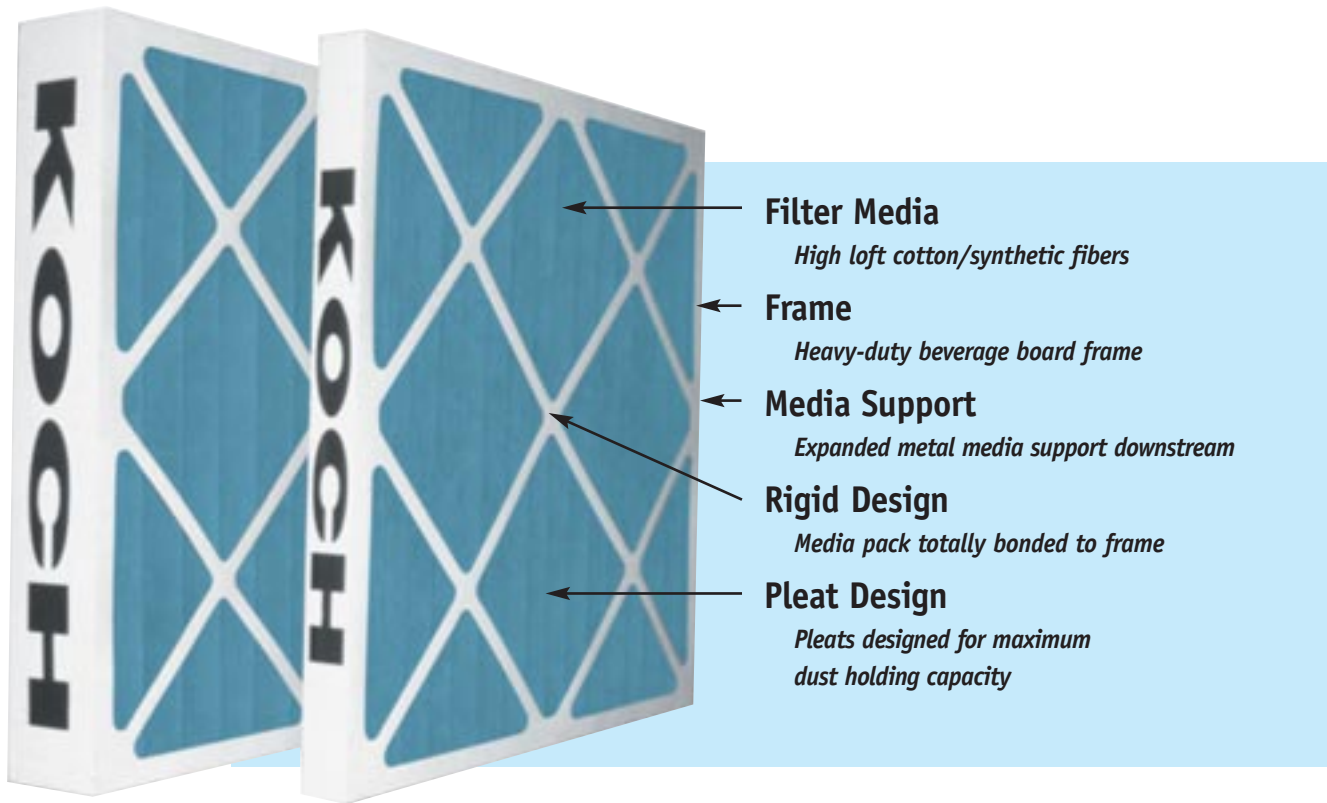

Series K-40 Filters Technical Data

Size (Nominal)	Size (Actual)	Capacity (CFM) Low/Med/High	Resistance (in W.G.) Low/Med/High/Final	Media Area (SQ. FT)
12x24x2	11³/₈ x 23³/₈ x 1³/₄	600/1000	.14/.24/ — /1.0	4.9
16x20x2	15¹/₂ x 19¹/₂ x 1³/₄	670/1100	.14/.24/ — /1.0	5.8
16x25x2	15¹/₂ x 24¹/₂ x 1³/₄	840/1390	.14/.24/ — /1.0	7.0
20x20x2	19¹/₂ x 19¹/₂ x 1³/₄	840/1390	.14/.24/ — /1.0	7.0
20x25x2	19¹/₂ x 24¹/₂ x 1³/₄	1040/1740/2170	.14/.24/ — /1.0	8.8
24x24x2	23³/₈ x 23³/₈ x 1³/₄	1200/2000/2500	.14/.24/.32/1.0	10.1
12x24x4	11³/₈ x 23³/₈ x 3⁵/₈	600/1000/1250	.13/.21/.31/1.0	8.0
24x24x4	23³/₈ x 23³/₈ x 3⁵/₈	1200/2000/2500	.13/.21/.31/1.0	16.0

Additional Information:

1. Series K-40 filters are listed by Underwriter's Laboratories as Class II.
2. Recommended maximum operation temperature is 200°F (92°C.)

Corporate Offices

P.O. Box 3186 • 625 West Hill Street (40208) • Louisville, KY 40201 • 502.634.4796 • Fax: 502.637.2280 • E mail: info@kochfilter.com • www.kochfilter.com

Local Sales Offices/ Distribution Centers

Louisville • Charlotte • Cincinnati • Denver • Houston • Indianapolis • Kansas City • Nashville • St. Louis