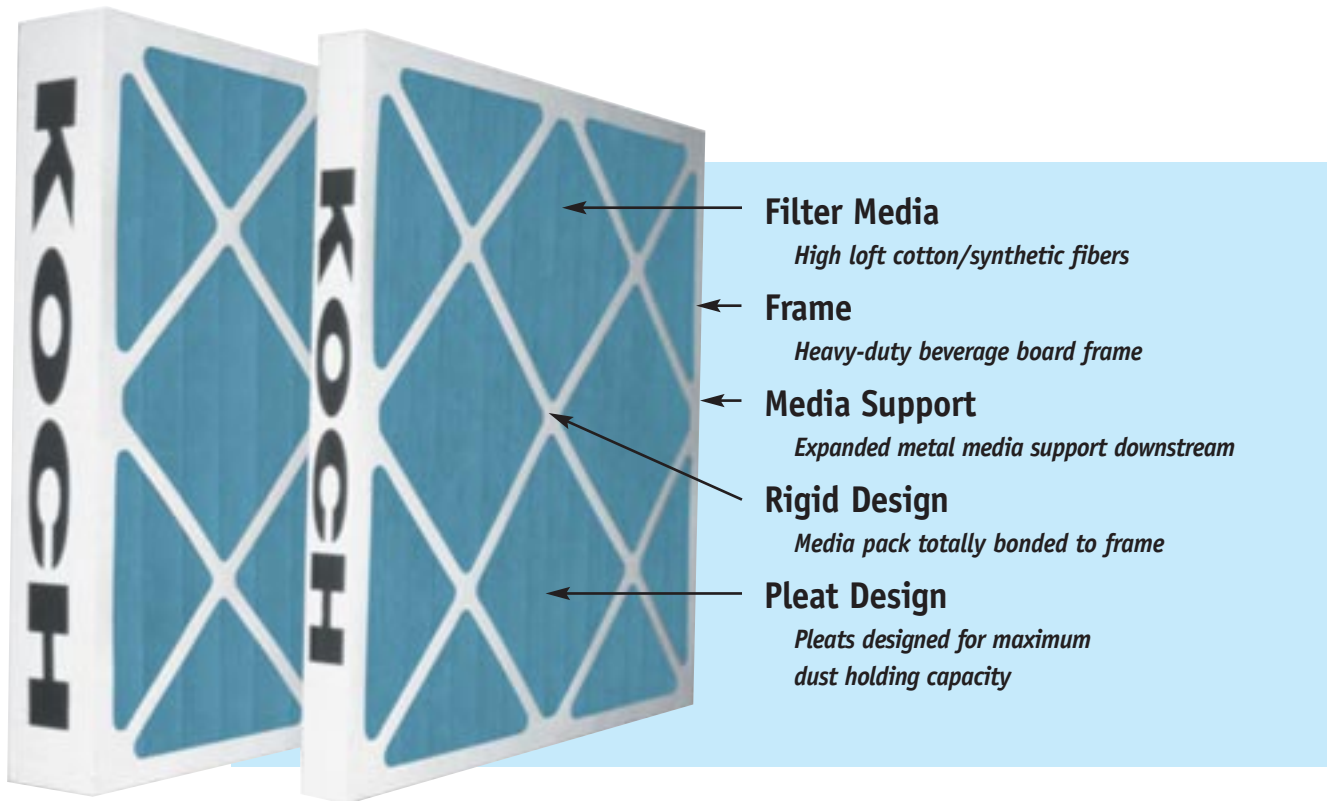

Series K-40 Filters Technical Data

Size (Nominal)	Size (Actual)	Capacity (CFM) Low/Med/High	Resistance (in W.G.) Low/Med/High/Final	Media Area (SQ. FT)
12x24x2	11³/₈ x 23³/₈ x 1³/₄	600/1000	.14/.24/ — /1.0	4.9
16x20x2	15¹/₂ x 19¹/₂ x 1³/₄	670/1100	.14/.24/ — /1.0	5.8
16x25x2	15¹/₂ x 24¹/₂ x 1³/₄	840/1390	.14/.24/ — /1.0	7.0
20x20x2	19¹/₂ x 19¹/₂ x 1³/₄	840/1390	.14/.24/ — /1.0	7.0
20x25x2	19¹/₂ x 24¹/₂ x 1³/₄	1040/1740/2170	.14/.24/ — /1.0	8.8
24x24x2	23³/₈ x 23³/₈ x 1³/₄	1200/2000/2500	.14/.24/.32/1.0	10.1
12x24x4	11³/₈ x 23³/₈ x 3⁵/₈	600/1000/1250	.13/.21/.31/1.0	8.0
24x24x4	23³/₈ x 23³/₈ x 3⁵/₈	1200/2000/2500	.13/.21/.31/1.0	16.0

Additional Information:

1. Series K-40 filters are listed by Underwriter's Laboratories as Class II.
2. Recommended maximum operation temperature is 200°F (92°C.)

Corporate Offices

P.O. Box 3186 • 625 West Hill Street (40208) • Louisville, KY 40201 • 502.634.4796 • Fax: 502.637.2280 • E mail: info@kochfilter.com • www.kochfilter.com

Local Sales Offices/ Distribution Centers

Louisville • Charlotte • Cincinnati • Denver • Houston • Indianapolis • Kansas City • Nashville • St. Louis