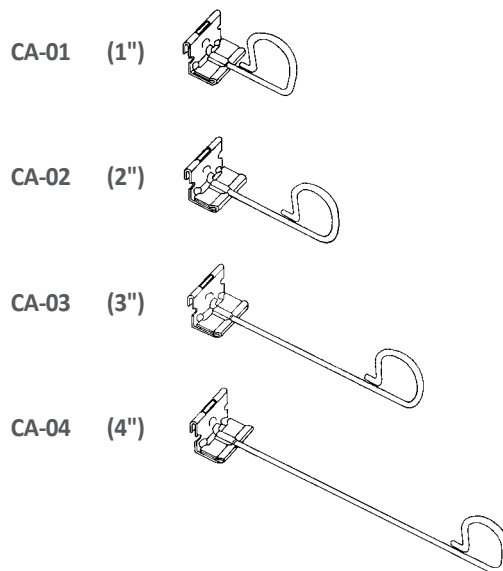

Each frame is equipped with polyurethane gaskets to provide protection against air-bypass. Pre-punched holes on the sides of the frame make filter bank construction easy and trouble-free.

Because it is built with the end user in mind, the Koch Type AR Filter Holding Frame is the ultimate design for straight filter-bank assembly.

Type CA Clips

Each Type AR Filter Holding Frame is furnished with Type CA Clips. These multi-purpose spring clips make the AR Frame the most versatile holding frame available.

Type CA Clips are designed to hold many different filter styles and are available in several lengths. See Table II on the reverse side for further data on Type CA Clips and their recommended applications.

* Please state clip size and quantity when ordering.

Koch Type AR Filter Holding Frames

Special Features

- ① 16 gauge steel construction
- ② Type CA Clips
- ③ Continuous Polyurethane Gasket
- ④ Pre-punched holes for filter bank assembly

Table I AR Frame Data

Model Number	Nominal Size	Actual Size
AR-442	24x24x2	24 x 24 x 1.88
AR-052	20x25x2	20 x 25 x 1.88
AR-002	20x20x2	20 x 20 x 1.88
AR-652	16x25x2	16 x 25 x 1.88
AR-602	16x20x2	16 x 20 x 1.88
AR-242	12x24x2	12 x 24 x 1.88
AR-443	24x24x3	24 x 24 x 2.88
AR-053	20x25x3	20 x 25 x 2.88
AR-003	20x20x3	20 x 20 x 2.88
AR-653	16x25x3	16 x 25 x 2.88
AR-603	16x20x3	16 x 20 x 2.88
AR-243	12x24x3	12 x 24 x 2.88
AR-444	24x24x4	24 x 24 x 3.88
AR-054	20x25x4	20 x 25 x 3.88
AR-004	20x20x4	20 x 20 x 3.88
AR-654	16x25x4	16 x 25 x 3.88
AR-604	16x20x4	16 x 20 x 3.88
AR-244	12x24x4	12 x 24 x 3.88