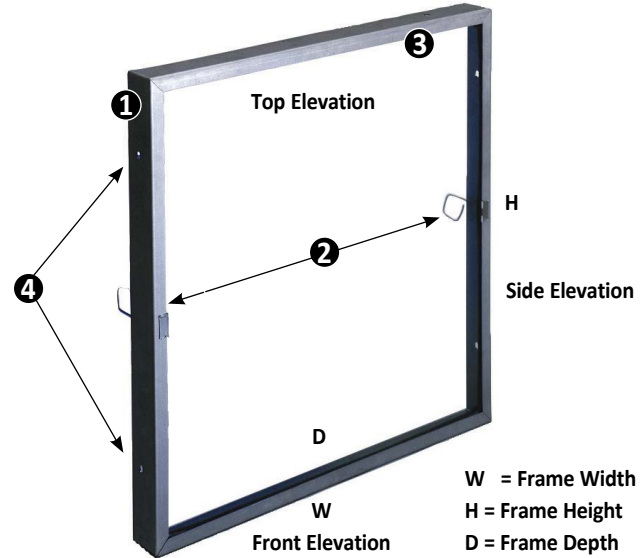

* Please state clip size and quantity when ordering.

Koch Type AR Filter Holding Frames

Special Features

- ① 16 gauge steel construction
- ② Type CA Clips
- ③ Continuous Polyurethane Gasket
- ④ Pre-punched holes for filter bank assembly